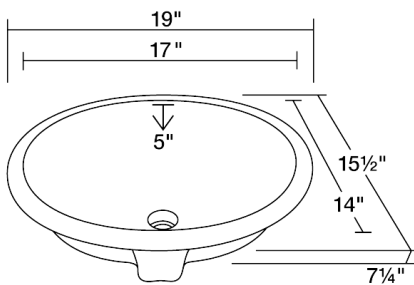

Dimensions

Accessories

SUPMBL

19" x 15 1/2" x 7 1/4"

Features

Undermount Installation

21" Minimum Cabinet Size

True Vitreous China

Multiple Colors Available

Cutout Template

Hardware Included

cUPC Certified

Limited Lifetime Warranty

Tech Specs

- Available in White and Bisque.
- Undermount Installation
- 21" Minimum Cabinet Size
- True Vitreous China
- Multiple Colors Available
- Cardboard Cutout Template Included
- Installation Hardware Included
- cUPC Certified (Uniform Plumbing Code)
- Lifetime Warranty